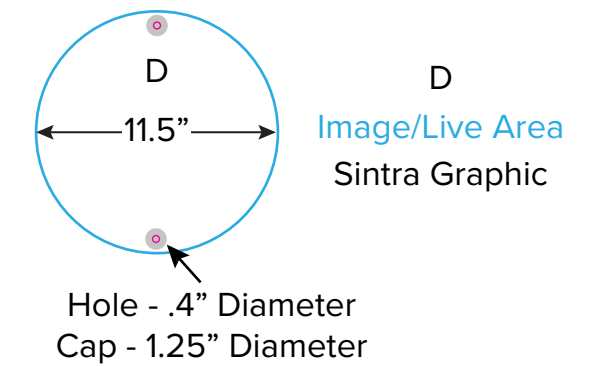

Graphic Template

Table Top Display - Velcro Tension Fabric Graphic, Sintra Graphics

NOTE: All Raster Art (jpg, tiff,psd, png, etc.) must be at least 100 dpi at print size.
 Standard kits are often customized. Please check with Customer Service to ensure that this template matches your specific job.