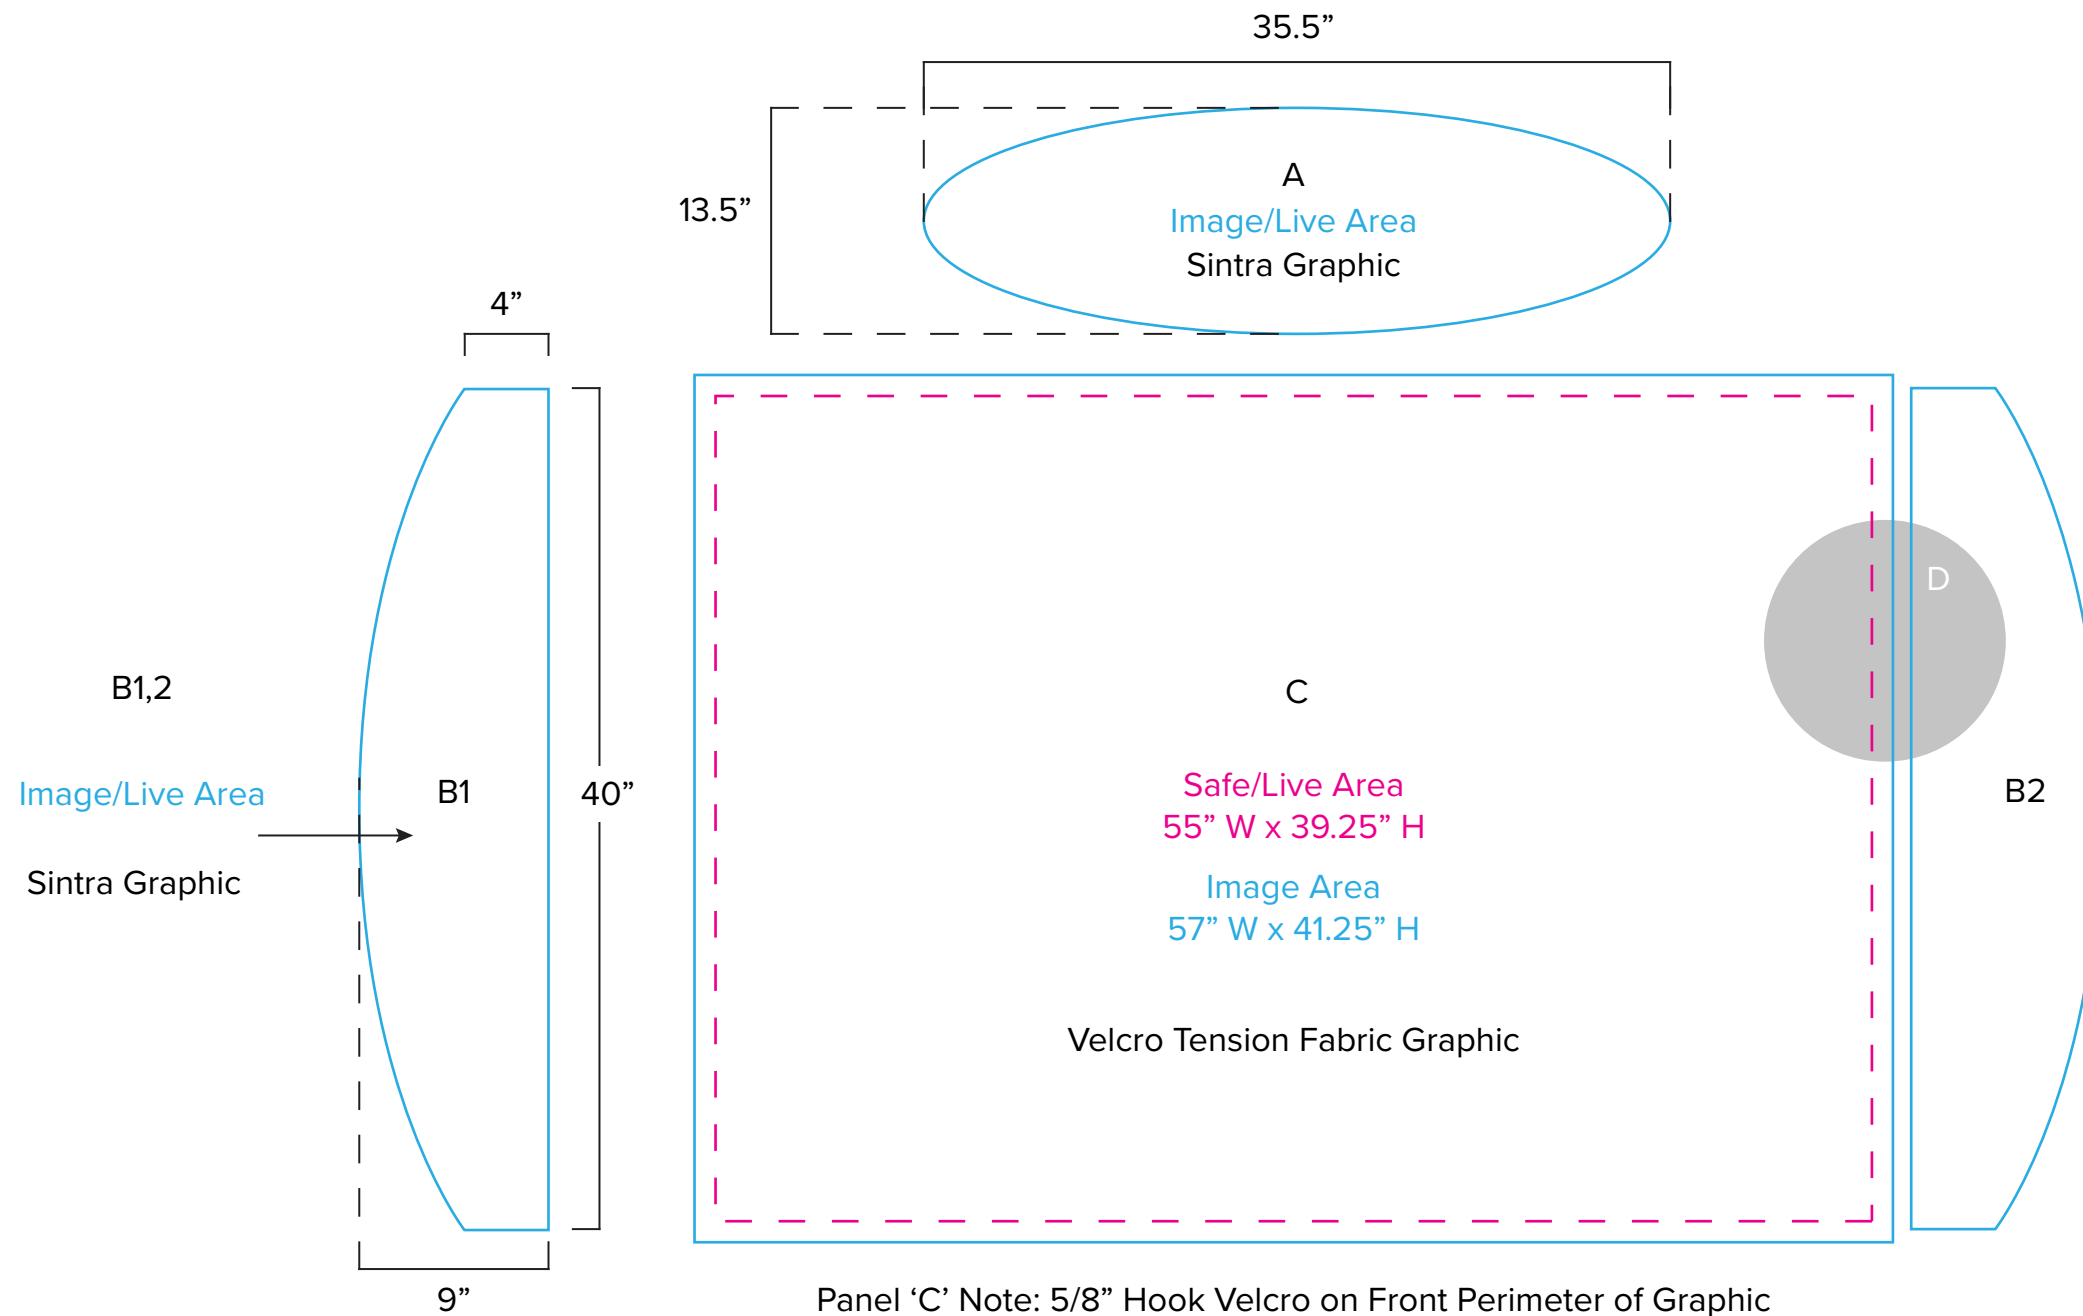

Graphic Template

Table Top Display - Velcro Tension Fabric Graphic, Sintra Graphics

NOTE: All Raster Art (jpg, tiff,psd, png, etc.) must be at least 100 dpi at print size.
 Standard kits are often customized. Please check with Customer Service to ensure that this template matches your specific job.